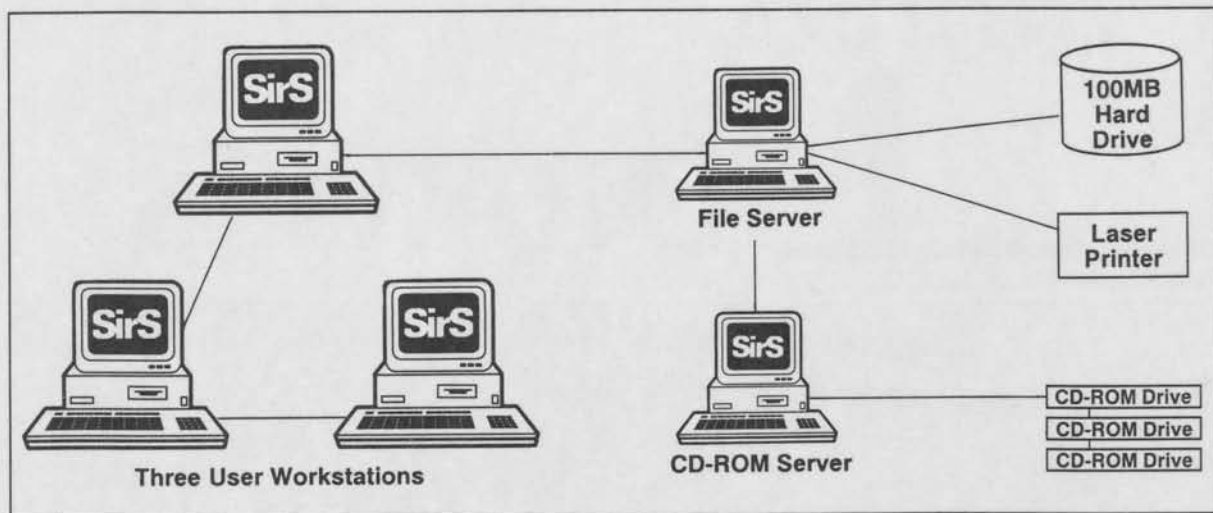

— North Carolina Libraries
March 1943, p. 5.

LIBRARIANS AND THE Political PROCESS

Introducing: SIRS CD-ROM Library Network

The **SIRS CD-ROM Library Network** is a high-speed, high-quality local area network (LAN) package. The trio of workstations can access any of three CD-ROM drives simultaneously. The 100 megabyte (MB) hard drive can accommodate several software programs. This basic turn-key network is Novell*-based, which ensures easy expandability of workstations and CD-ROM drives.

Installed on the network is **SIRS Combined Text & Index CD-ROM**: a database offering over 5,000 full-text articles pertaining to social science and science topics. This easy-to-use format provides instantaneous access to thousands of articles from hundreds of national and international sources. Full-text articles may be viewed on-screen and, if desired, printed or down-loaded as full or partial text.